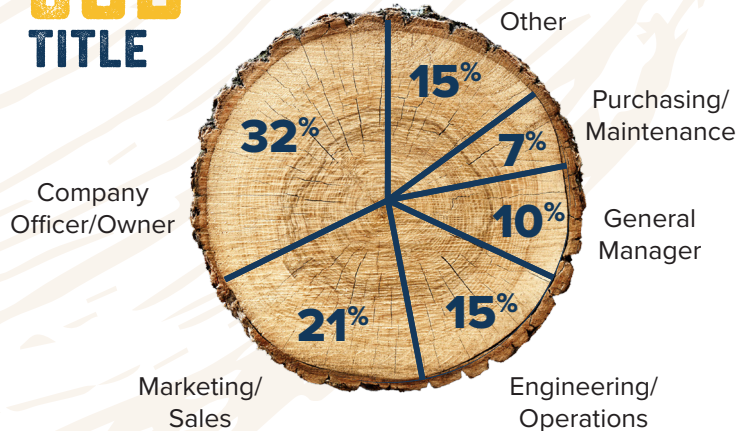

ATTENDEES
1,342

**INTERNATIONAL
COMPONENT**
319 ATTENDEES
FROM **21** COUNTRIES

217 exhibiting companies
1,017 exhibitor personnel
58,337 sqft. of displays
EXHIBITORS

WHO ATTENDS EXPO

LUMBER MANUFACTURING

JOB TITLE

**ATTENDEE
DEMOGRAPHICS**